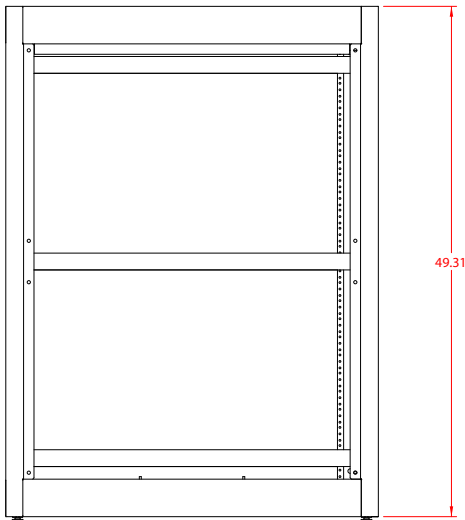

PART No. C2F194236

for more information visit
www.hammfg.com

Data subject to change without notice

Isometric drawing not to scale

CCR TAPPED RAILS NOT INCLUDED

TOP VIEW

L.S. VIEW

FRONT VIEW

R.S. VIEW

BOTTOM VIEW