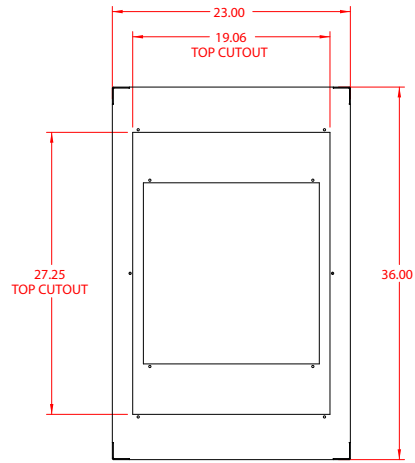

PART No. C2F194236

for more information visit
www.hammfg.com

Data subject to change without notice

Isometric drawing not to scale

CCR TAPPED RAILS NOT INCLUDED

TOP VIEW

L.S. VIEW

FRONT VIEW

R.S. VIEW

BOTTOM VIEW