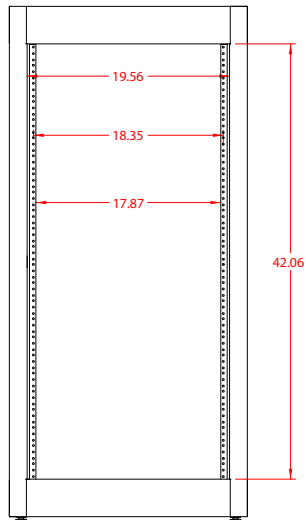

PART No. C2F194236

for more information visit
www.hammfg.com

Data subject to change without notice

Isometric drawing not to scale

CCR TAPPED RAILS NOT INCLUDED

TOP VIEW

L.S. VIEW

FRONT VIEW

R.S. VIEW

BOTTOM VIEW