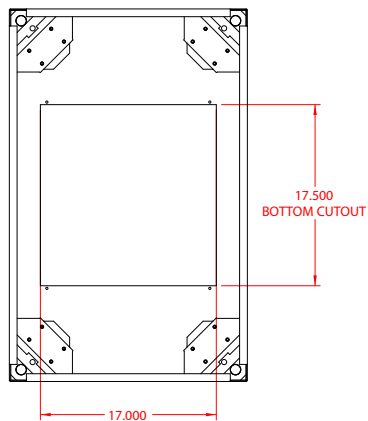

PART No. C2F194236

for more information visit
www.hammfg.com

Data subject to change without notice

Isometric drawing not to scale

CCR TAPPED RAILS NOT INCLUDED

TOP VIEW

L.S. VIEW

FRONT VIEW

R.S. VIEW

BOTTOM VIEW